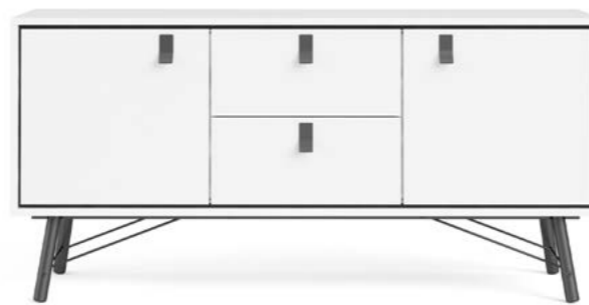

# RY LIVING OVERVIEW

86008 China cabinet

86009 Coffee table

86007 TV Unit

86006 Sideboard

86010 Sideboard

86008 China cabinet - 8610 Sideboard. Colour gmdj

**86008 China cabinet**

101.8 x 40.1 x 161.8 cm

40.1 x 15.8 x 63.7"

Colours: gogo - gmdj