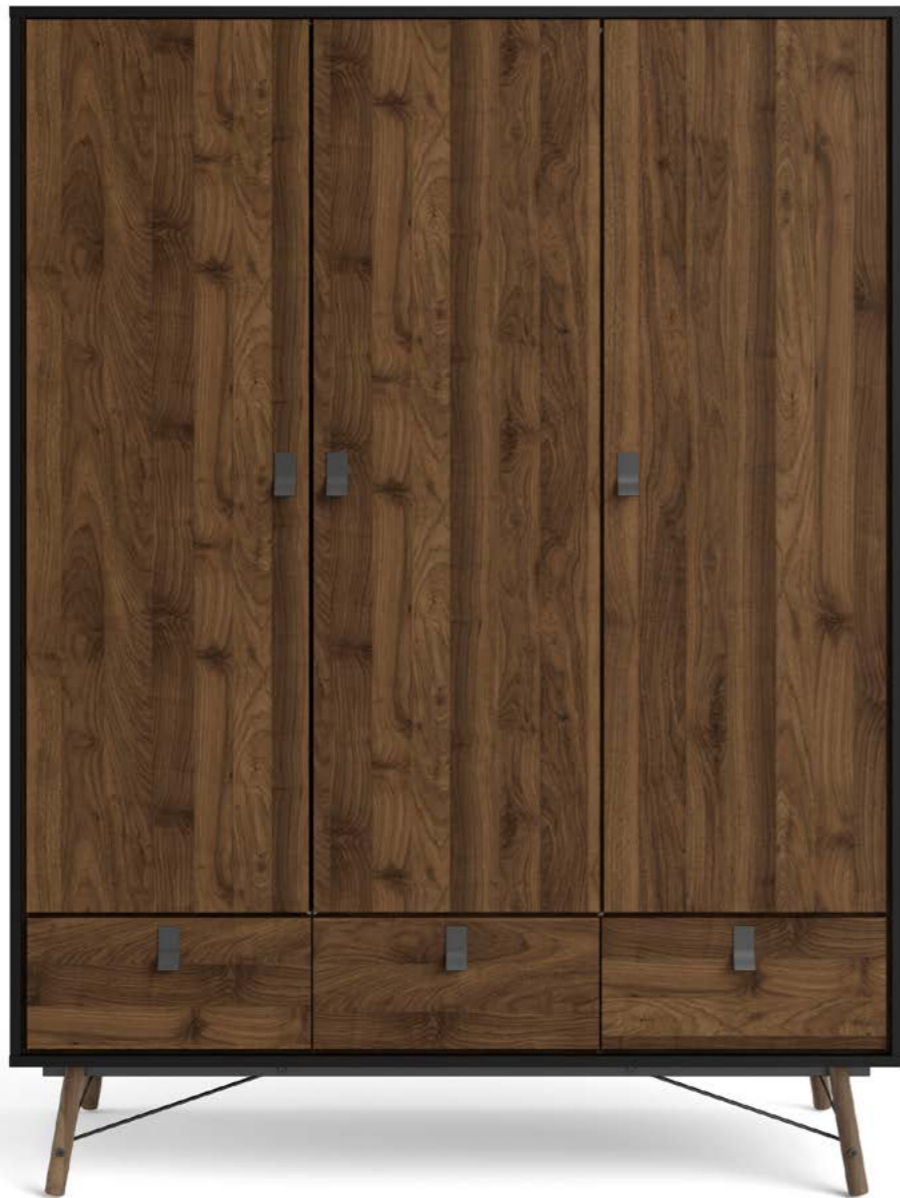

Colours: gogo - gmdj

**86011 Wardrobe**

150.2 x 60.1 x 200.4 cm

59.1 x 23.7 x 78.9"

Colours: gogo - gmdj

### 86006 Sideboard

150.3 x 40.1 x 72.2 cm

59.1 x 15.8 x 28.4"

Colours: gogo - gmdj