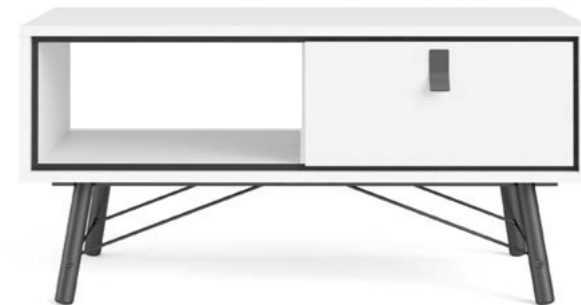

# RY LIVING OVERVIEW

86008 China cabinet

86009 Coffee table

86007 TV Unit

86006 Sideboard

86010 Sideboard

86008 China cabinet - 8610 Sideboard. Colour gmdj

**86008 China cabinet**

101.8 x 40.1 x 161.8 cm

40.1 x 15.8 x 63.7"

Colours: gogo - gmdj

# CALMING ATMOSPHERE

**86009 Coffee table**  
101.8 x 48.2 x 50 cm  
40.1 x 19 x 19.7"  
Colours: gogo - gmdj

**86006 Sideboard**

150.3 x 40.1 x 72.2 cm

59.1 x 15.8 x 28.4"

Colours: gogo - gmdj