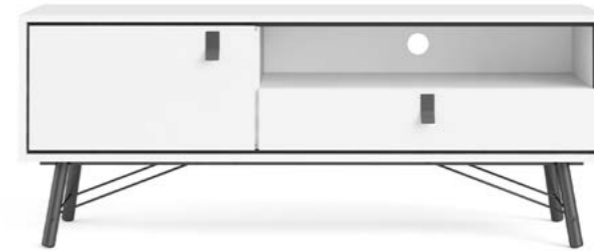

# RY LIVING OVERVIEW

86008 China cabinet

86009 Coffee table

86007 TV Unit

86006 Sideboard

86010 Sideboard

86008 China cabinet - 8610 Sideboard. Colour gmdj

**86008 China cabinet**

101.8 x 40.1 x 161.8 cm

40.1 x 15.8 x 63.7"

Colours: gogo - gmdj