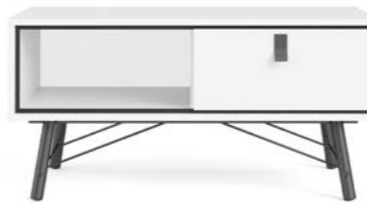

# RY LIVING OVERVIEW

86008 China cabinet

86009 Coffee table

86007 TV Unit

86006 Sideboard

86010 Sideboard

86008 China cabinet - 8610 Sideboard. Colour gmdj

**86008 China cabinet**

101.8 x 40.1 x 161.8 cm

40.1 x 15.8 x 63.7"

Colours: gogo - gmdj